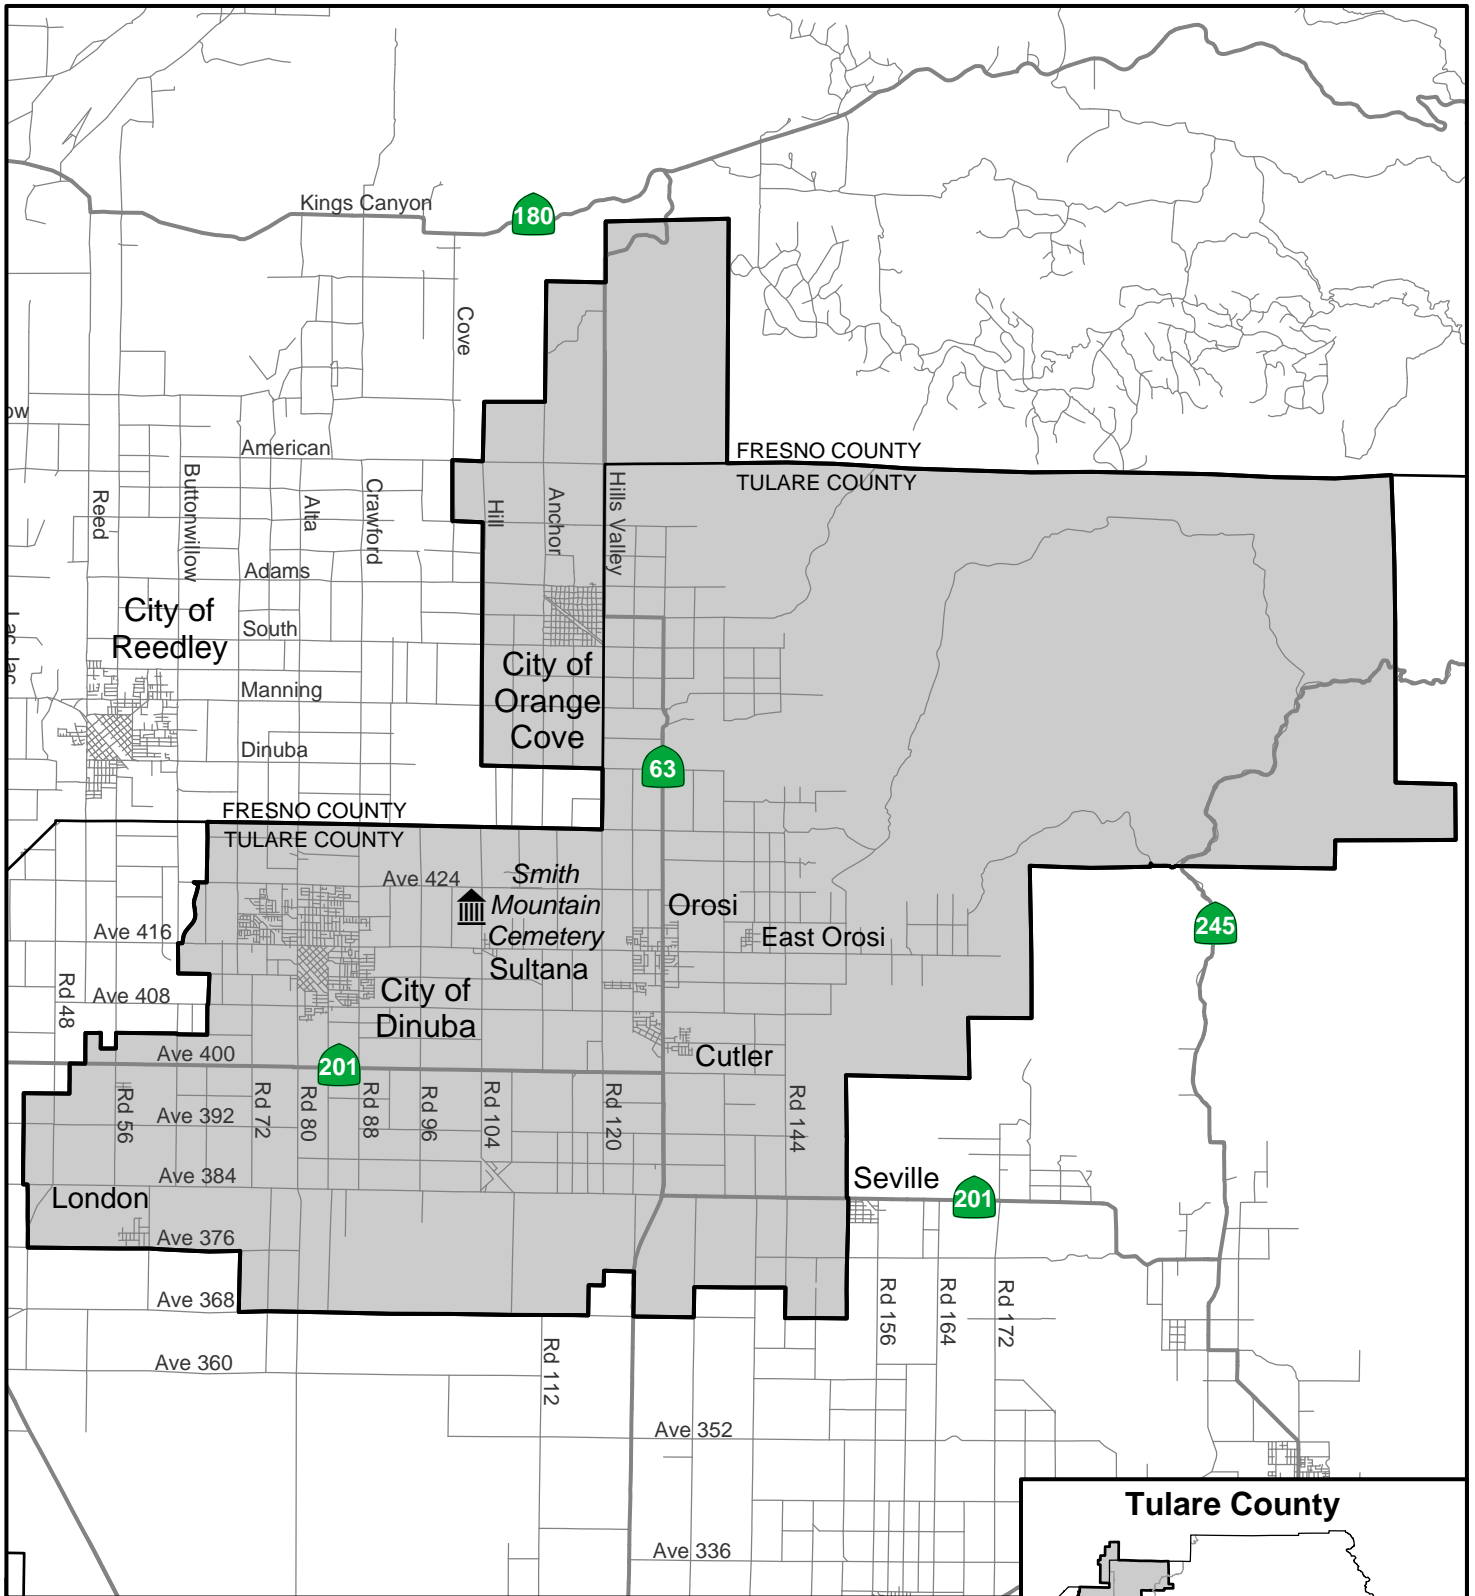

Tulare County Public Cemetery Districts

-  PCDs
-  Public Cemeteries
-  Cities
-  State Highways

Spheres of Influence are coterminous with district boundaries except for Tulare PCD

Boundaries as of 8/26/21
Created by Tulare County LAFCO

Alta Public Cemetery District

-  Alta PCD
-  Sphere of Influence
-  State Highways
-  Roads

Eshom Valley Public Cemetery District

FRESNO COUNTY

-  Eshom Valley PCD
-  Sphere of Influence
-  Roads
-  State Highways

Created by Tulare County LAFCO

Exeter Public Cemetery District

-  Exeter PCD
-  Sphere of Influence
-  State Highways
-  Roads

Kingsburg Public Cemetery District

Lindsay-Strathmore Public Cemetery District

Created by Tulare County LAFCO

-  Porterville PCD
-  Sphere of Influence
-  State Highways
-  Roads

Reedley Public Cemetery District

-  Reedley PCD
-  Sphere of Influence
-  State Highways
-  Roads

Three Rivers Public Cemetery District