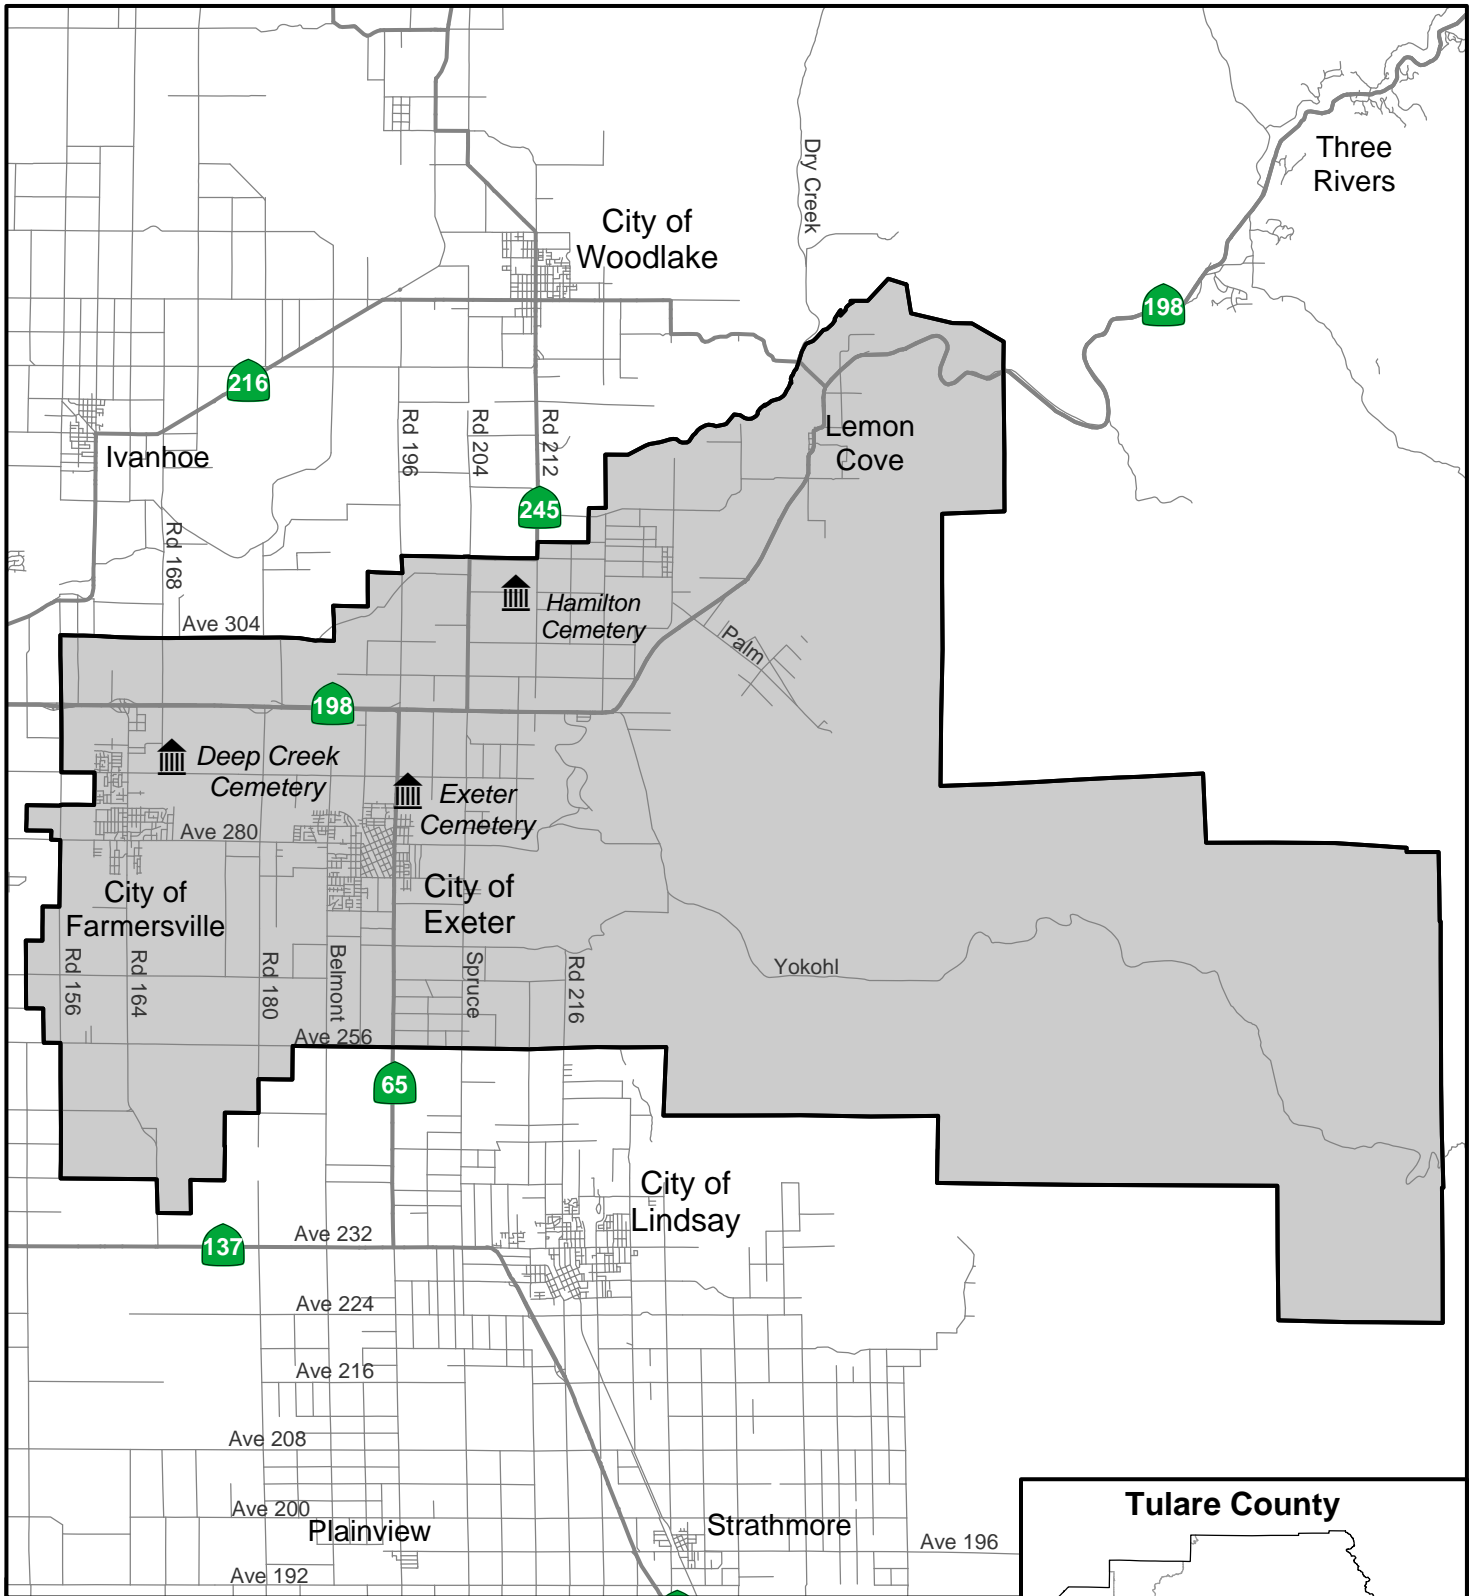

Tulare County Public Cemetery Districts

-  PCDs
-  Public Cemeteries
-  Cities
-  State Highways

Spheres of Influence are coterminous with district boundaries except for Tulare PCD

Boundaries as of 8/26/21
Created by Tulare County LAFCO

Alta Public Cemetery District

-  Alta PCD
-  Sphere of Influence
-  State Highways
-  Roads

Eshom Valley Public Cemetery District

FRESNO COUNTY

-  Eshom Valley PCD
-  Sphere of Influence
-  Roads
-  State Highways

Created by Tulare County LAFCO

Exeter Public Cemetery District

-  Exeter PCD
-  Sphere of Influence
-  State Highways
-  Roads

Kingsburg Public Cemetery District

Lindsay-Strathmore Public Cemetery District

-  Lindsay-Strathmore PCD
-  Sphere of Influence
-  State Highways
-  Roads

Porterville Public Cemetery District

Porterville PCD also maintains a small cemetery on Bear Creek Rd, north of Springville.

Tulare County