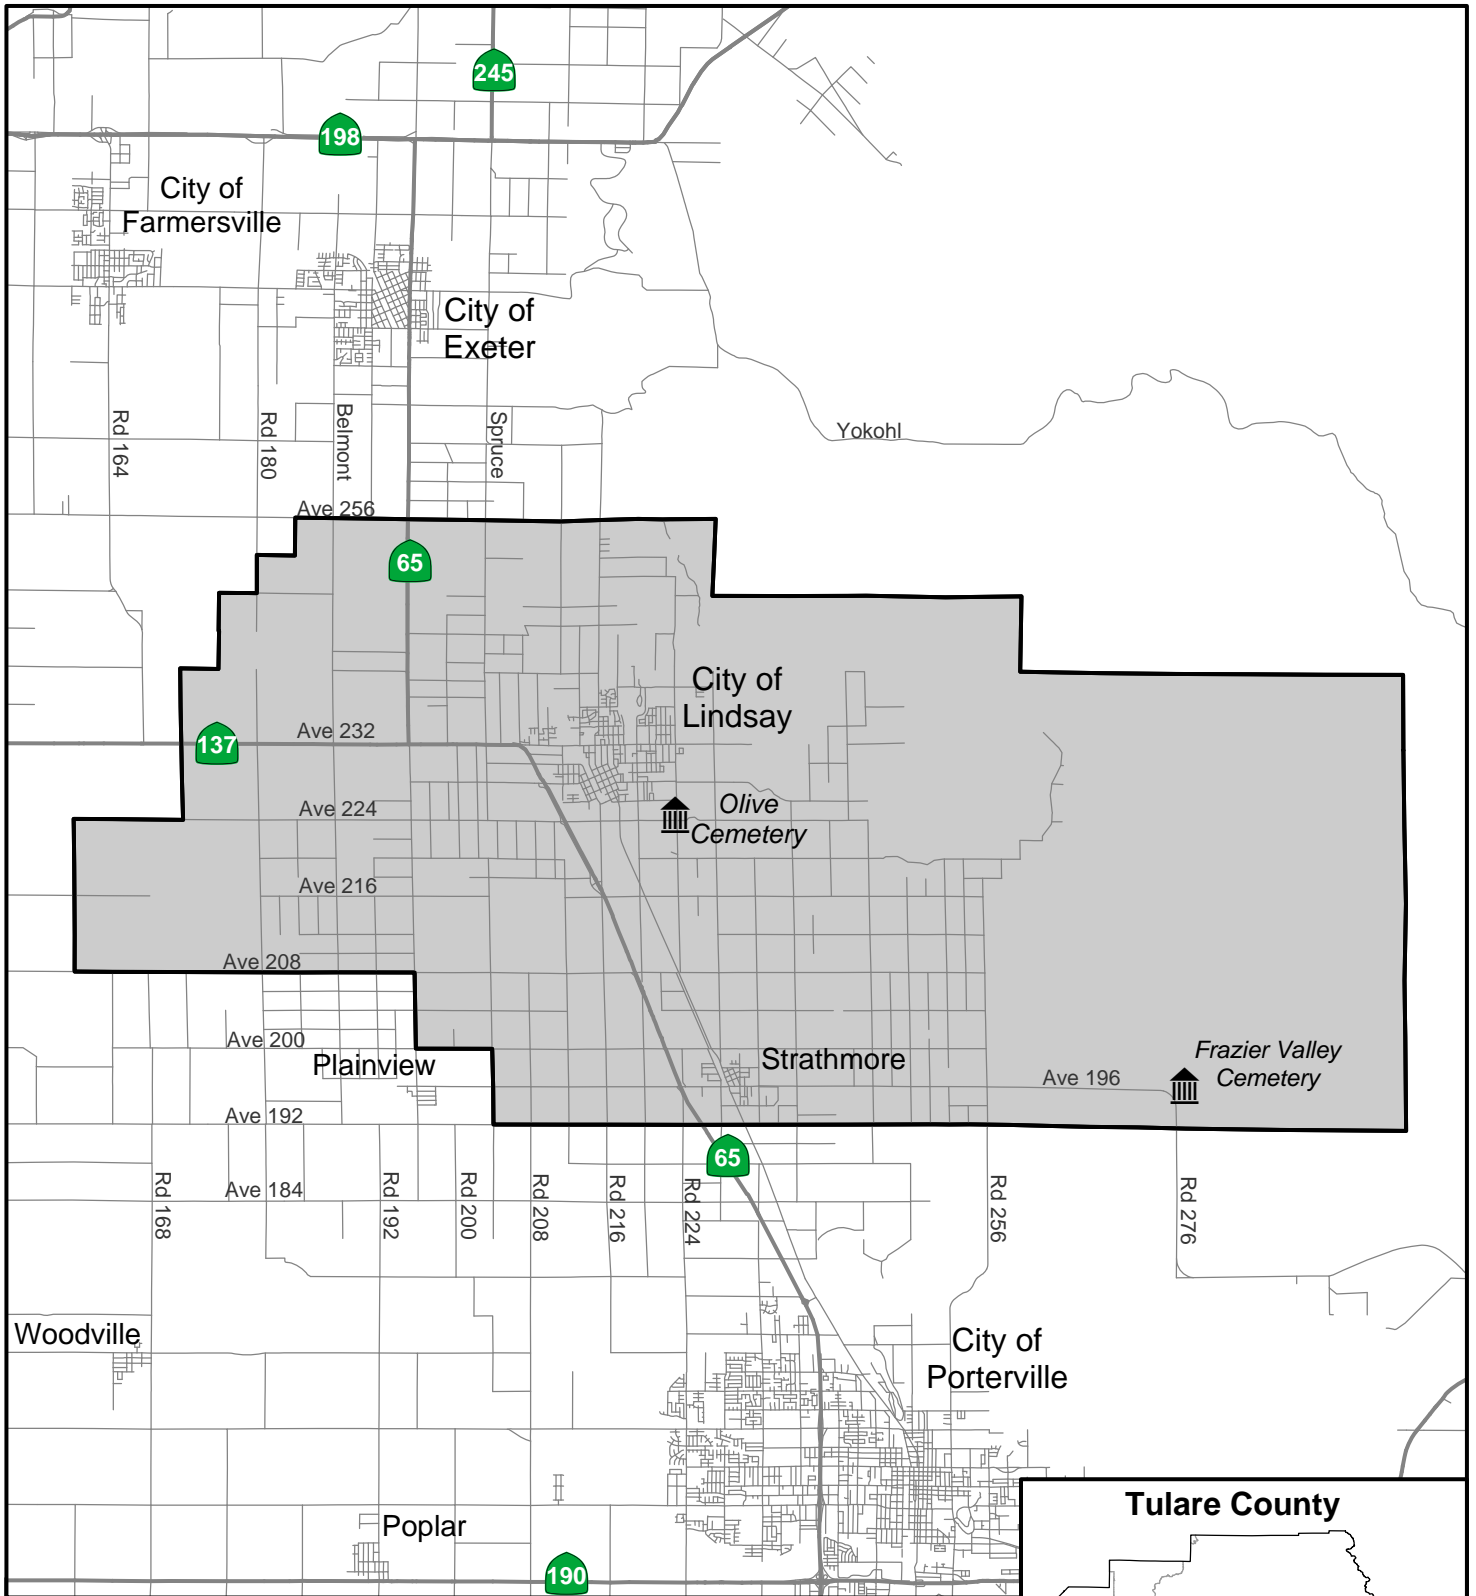

Alta Public Cemetery District

-  Alta PCD
-  Sphere of Influence
-  State Highways
-  Roads

Eshom Valley Public Cemetery District

FRESNO COUNTY

-  Eshom Valley PCD
-  Sphere of Influence
-  Roads
-  State Highways

Created by Tulare County LAFCO

Exeter Public Cemetery District

-  Exeter PCD
-  Sphere of Influence
-  State Highways
-  Roads

Kingsburg Public Cemetery District

Lindsay-Strathmore Public Cemetery District

-  Lindsay-Strathmore PCD
-  Sphere of Influence
-  State Highways
-  Roads

Porterville Public Cemetery District

Porterville PCD also maintains a small cemetery on Bear Creek Rd, north of Springville.

Tulare County

Created by Tulare County LAFCO

-  Porterville PCD
-  Sphere of Influence
-  State Highways
-  Roads

Reedley Public Cemetery District

-  Reedley PCD
-  Sphere of Influence
-  State Highways
-  Roads

Three Rivers Public Cemetery District