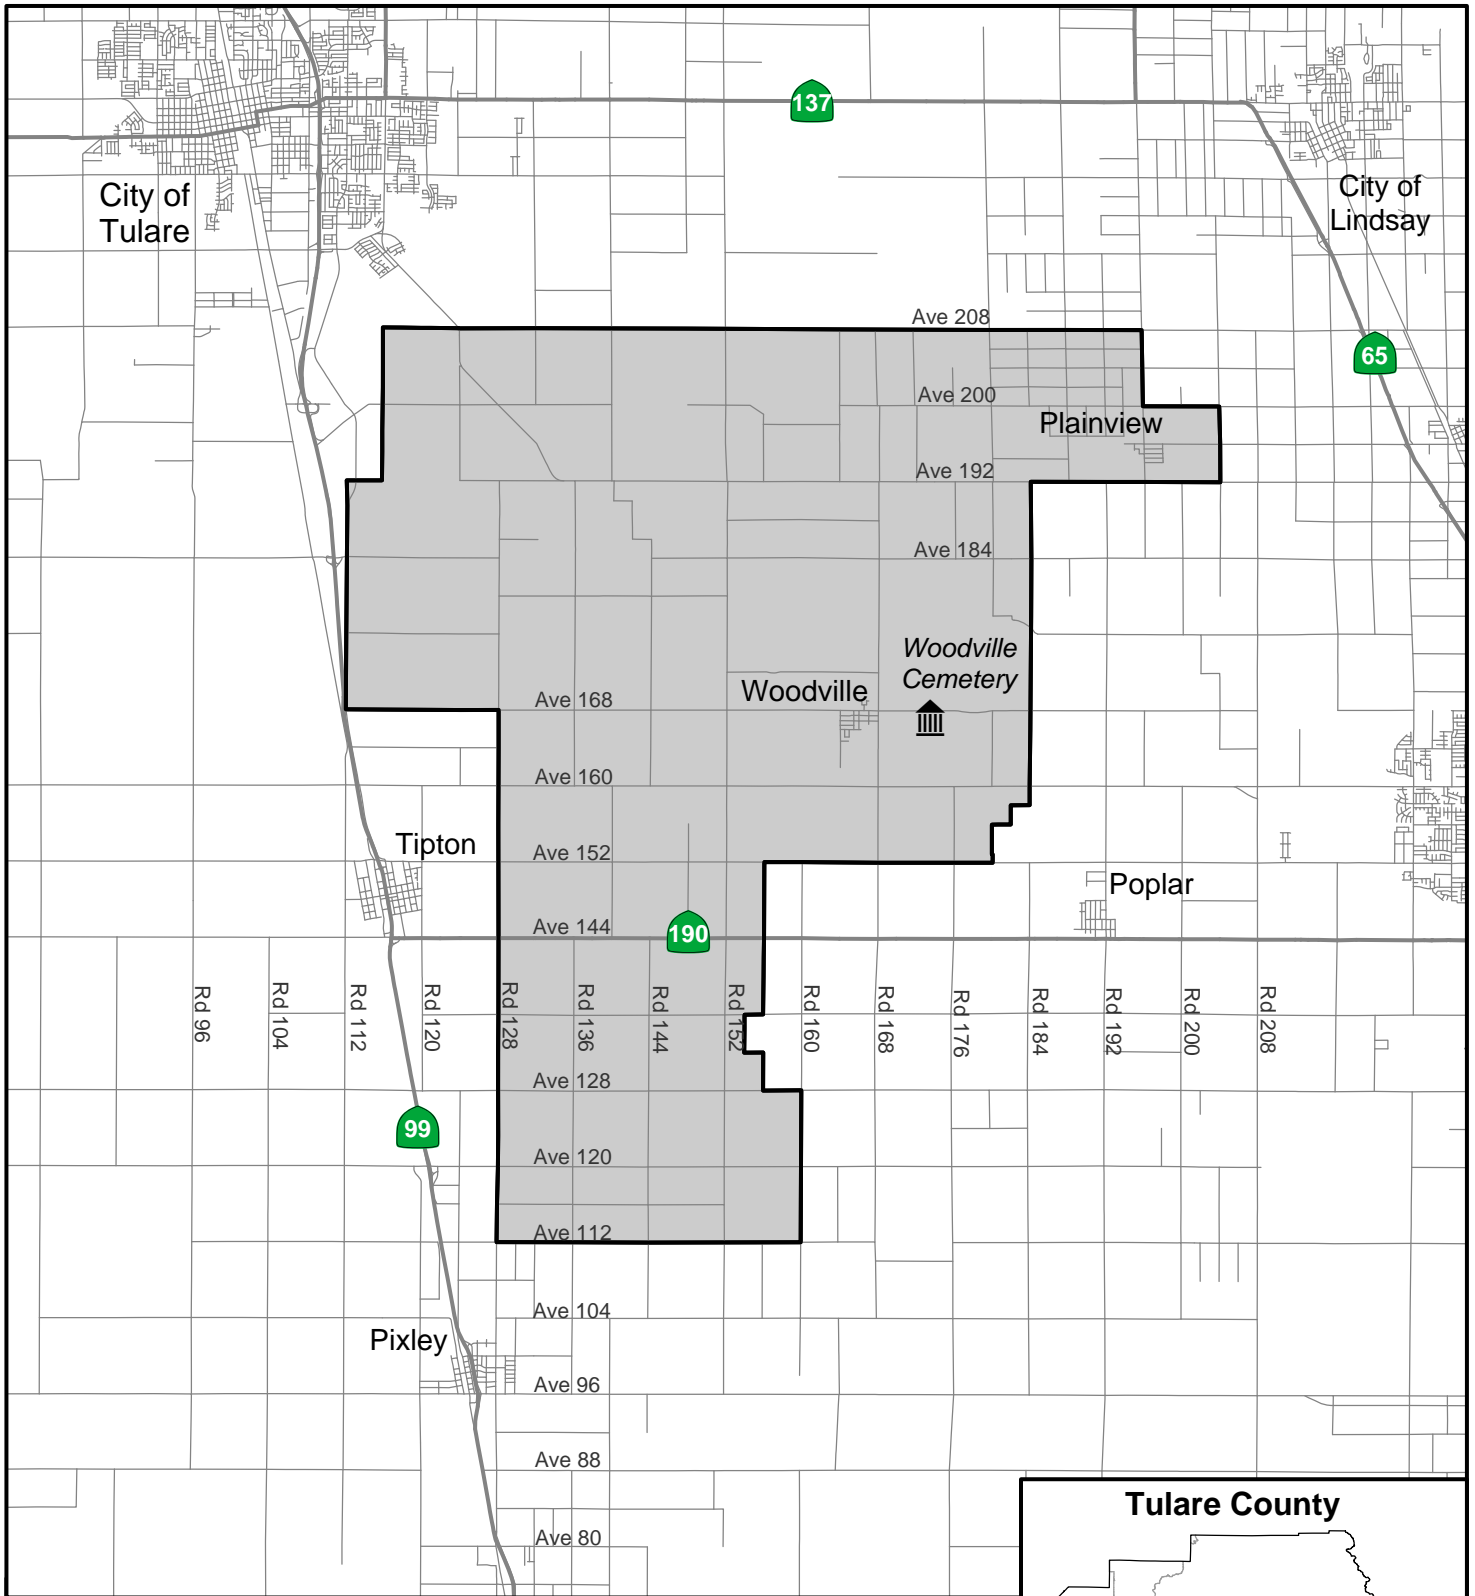

Tulare County Public Cemetery Districts

-  PCDs
-  Public Cemeteries
-  Cities
-  State Highways

Spheres of Influence are coterminous with district boundaries except for Tulare PCD

Boundaries as of 8/26/21
Created by Tulare County LAFCO

Alta Public Cemetery District

-  Alta PCD
-  Sphere of Influence
-  State Highways
-  Roads

Eshom Valley Public Cemetery District

FRESNO COUNTY

-  Eshom Valley PCD
-  Sphere of Influence
-  Roads
-  State Highways

-  Visalia PCD
-  Sphere of Influence
-  State Highways
-  Roads

Woodlake Public Cemetery District

-  Woodlake PCD
-  Sphere of Influence
-  Roads
-  State Highways

Woodville Public Cemetery District

-  Woodville PCD
-  Sphere of Influence
-  State Highways
-  Roads