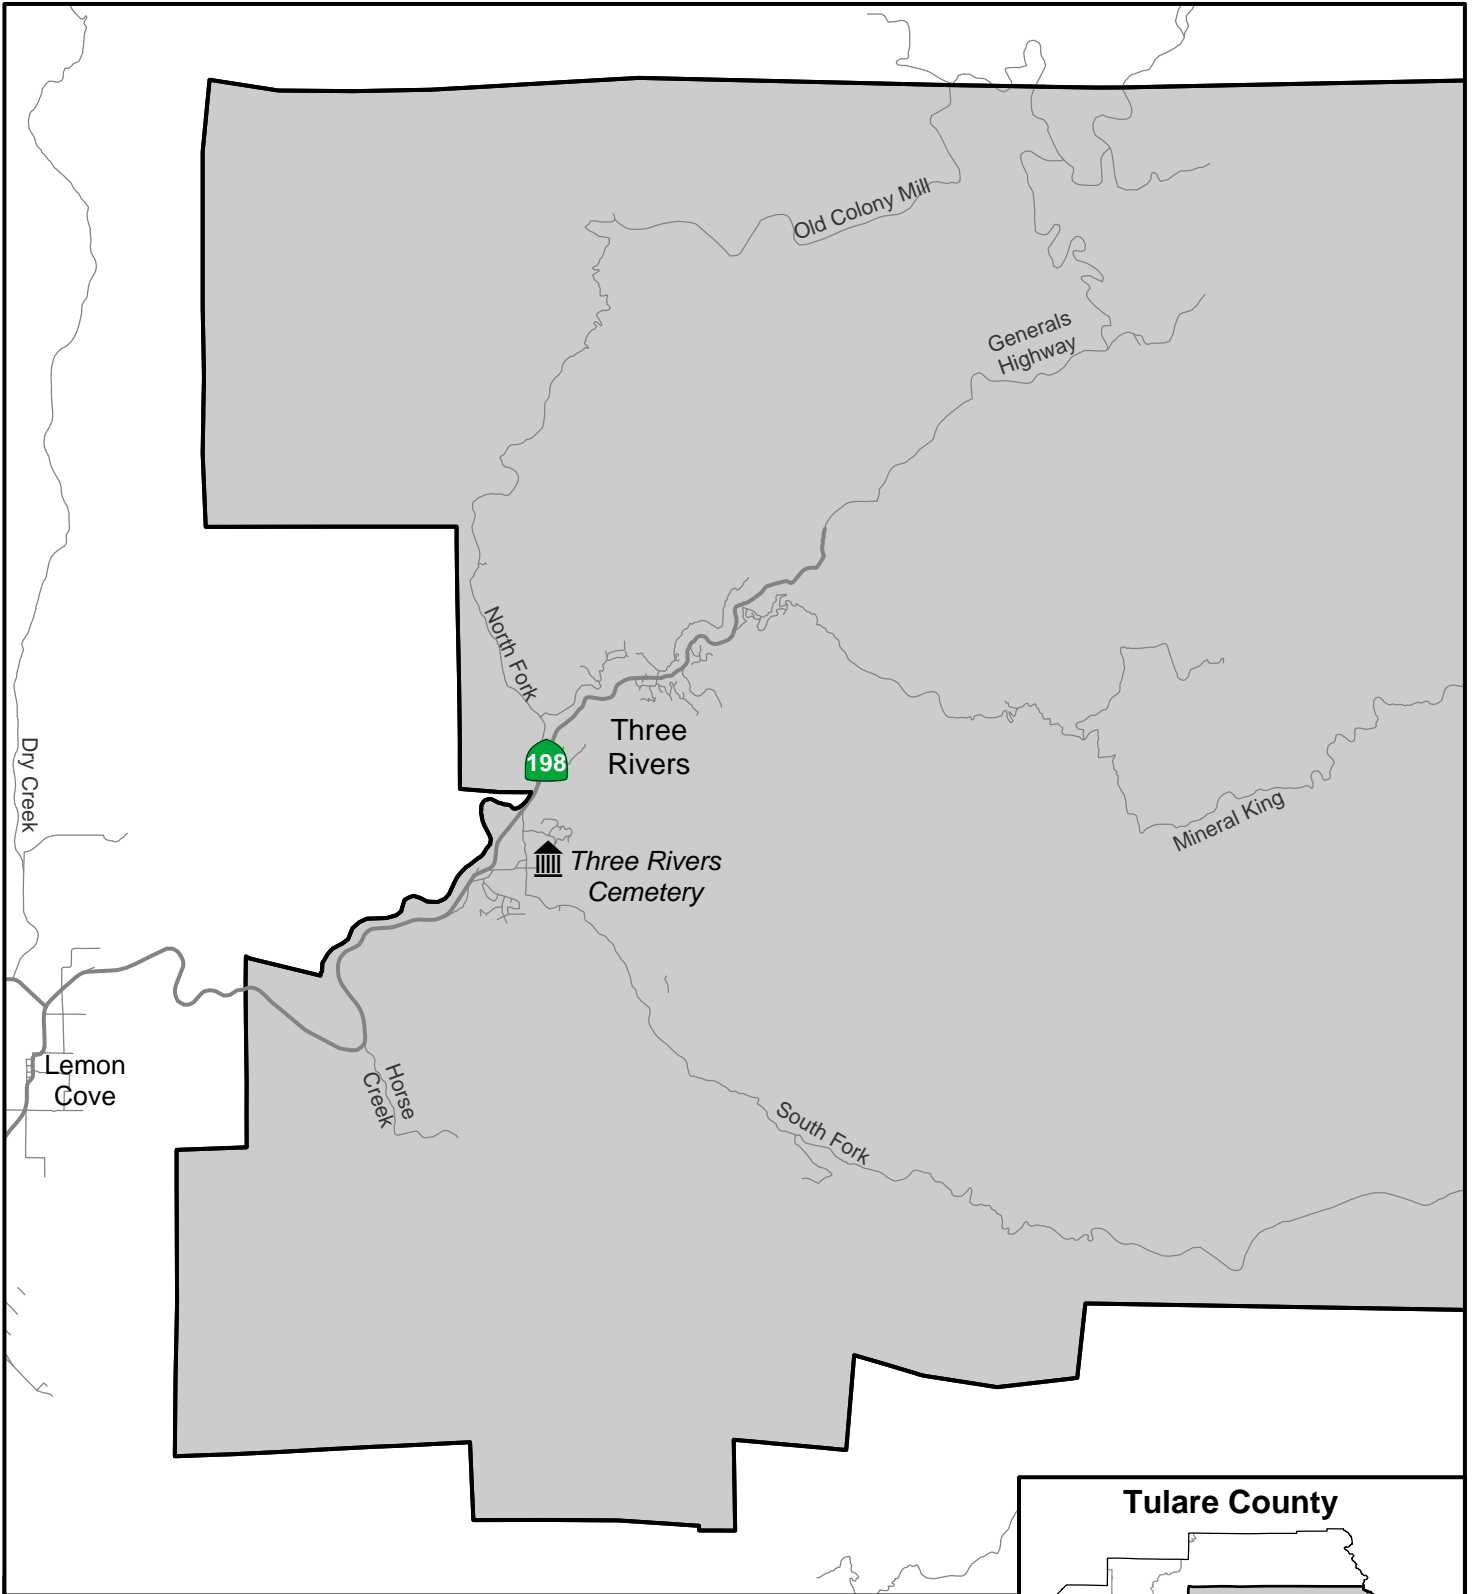

Tulare County Public Cemetery Districts

-  PCDs
-  Public Cemeteries
-  Cities
-  State Highways

Spheres of Influence are coterminous with district boundaries except for Tulare PCD

Boundaries as of 8/26/21
Created by Tulare County LAFCO

Alta Public Cemetery District

-  Alta PCD
-  Sphere of Influence
-  State Highways
-  Roads

Eshom Valley Public Cemetery District

FRESNO COUNTY

-  Eshom Valley PCD
-  Sphere of Influence
-  Roads
-  State Highways

Created by Tulare County LAFCO

Exeter Public Cemetery District

-  Exeter PCD
-  Sphere of Influence
-  State Highways
-  Roads

Kingsburg Public Cemetery District

Lindsay-Strathmore Public Cemetery District

Created by Tulare County LAFCO

-  Porterville PCD
-  Sphere of Influence
-  State Highways
-  Roads

Reedley Public Cemetery District

-  Reedley PCD
-  Sphere of Influence
-  State Highways
-  Roads

Three Rivers Public Cemetery District