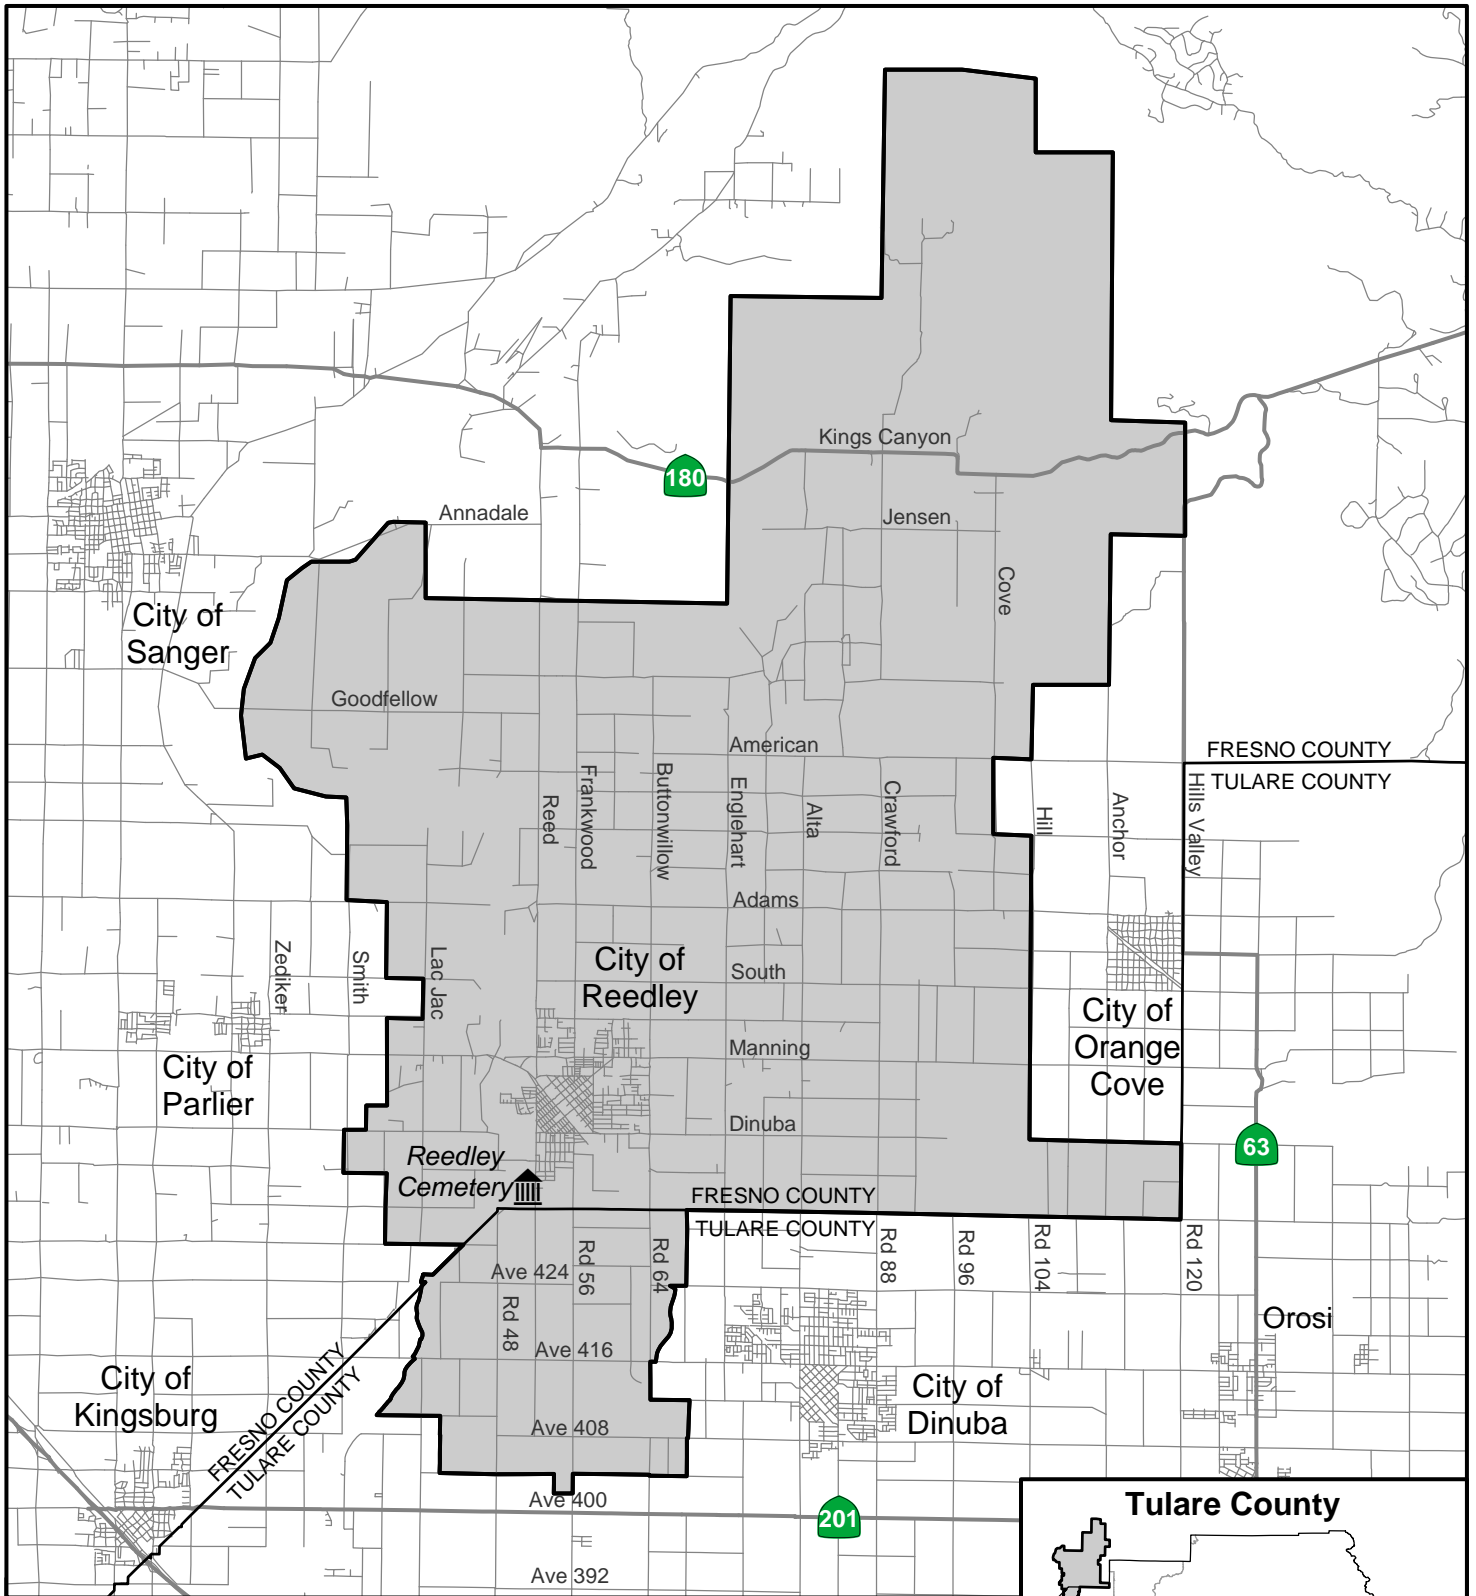

Reedley Public Cemetery District

- Reedley PCD
- Sphere of Influence
- State Highways
- Roads