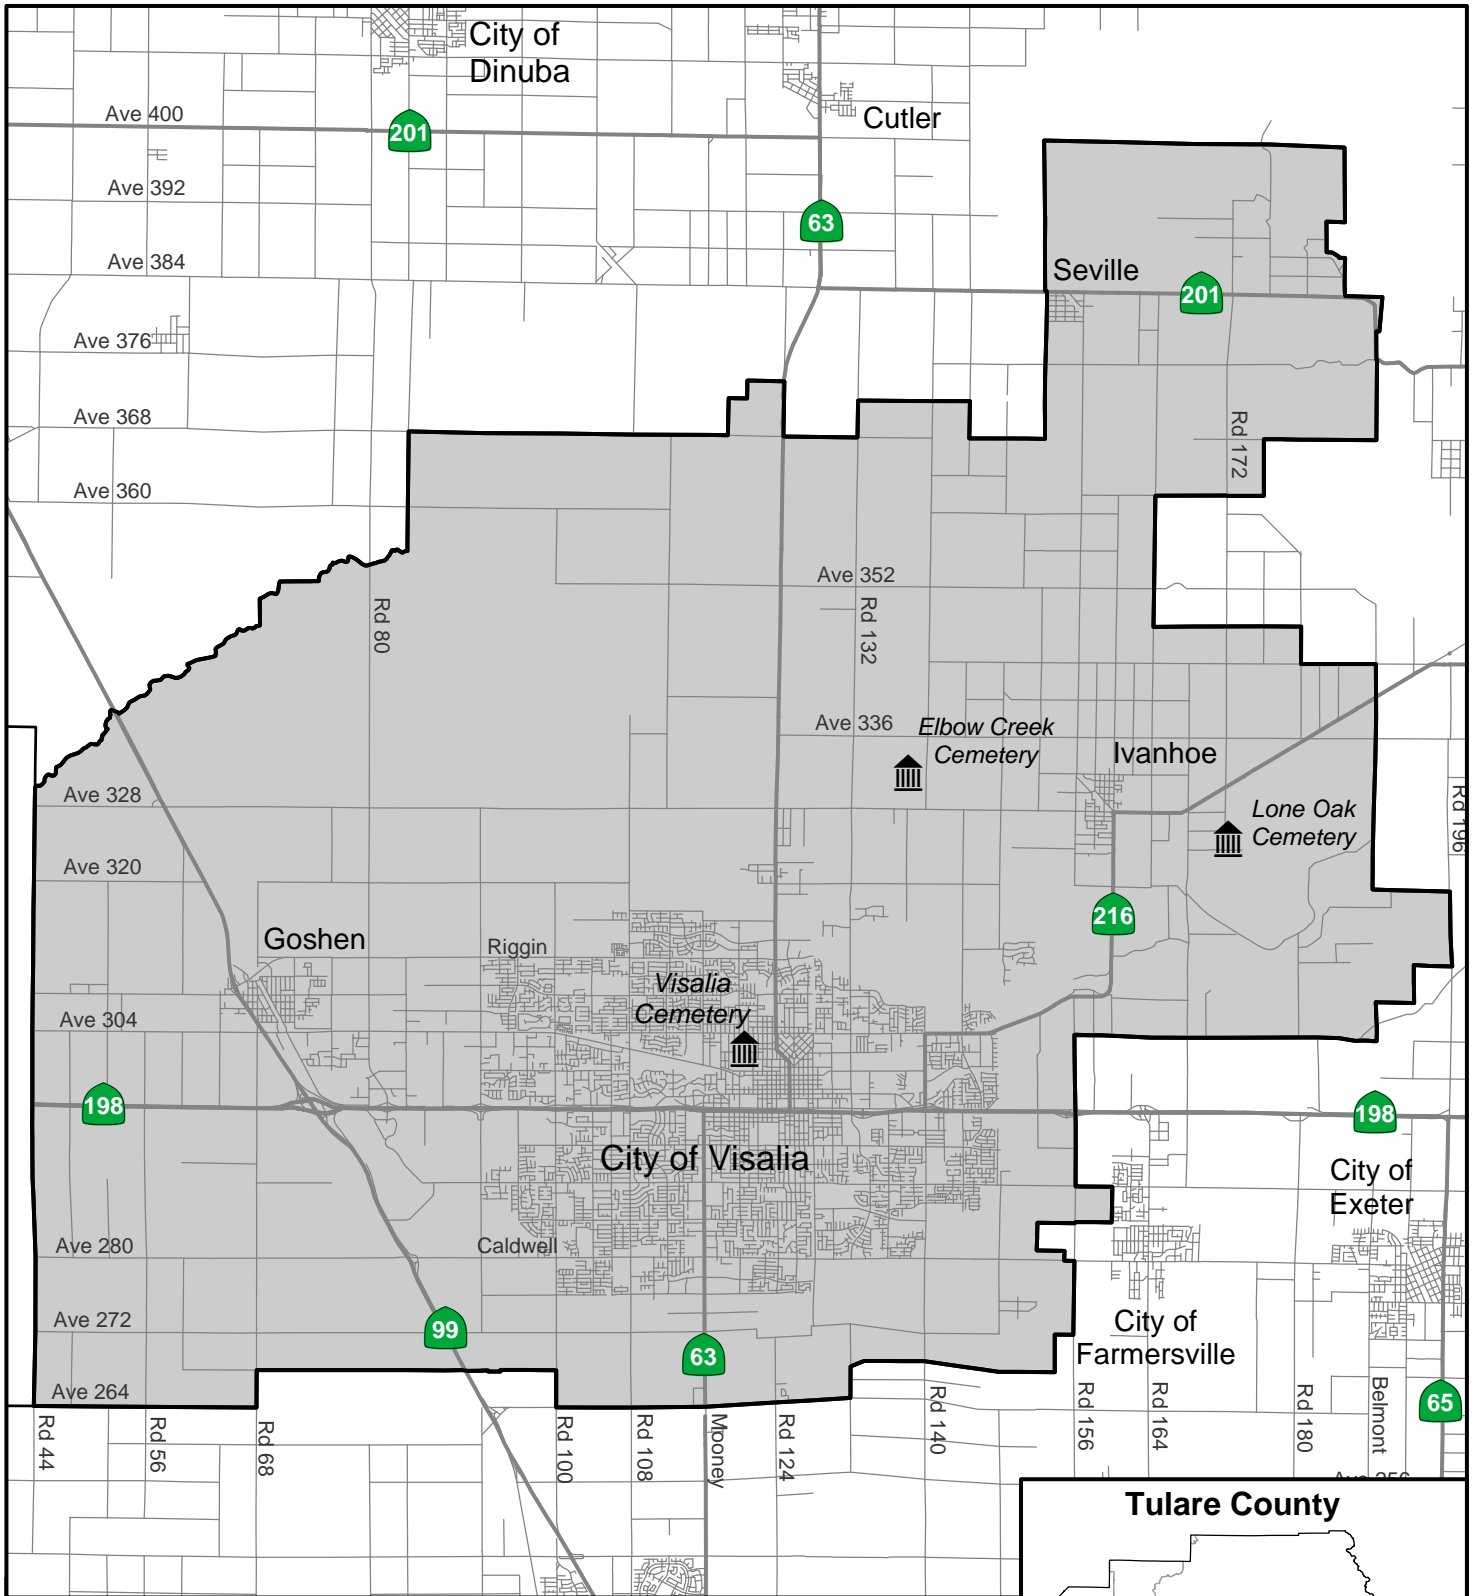

Tulare County Public Cemetery Districts

-  PCDs
-  Public Cemeteries
-  Cities
-  State Highways

Spheres of Influence are coterminous with district boundaries except for Tulare PCD

Boundaries as of 8/26/21
Created by Tulare County LAFCO

Alta Public Cemetery District

-  Alta PCD
-  Sphere of Influence
-  State Highways
-  Roads

Eshom Valley Public Cemetery District

FRESNO COUNTY

-  Eshom Valley PCD
-  Sphere of Influence
-  Roads
-  State Highways

-  Three Rivers PCD
-  Sphere of Influence
-  Roads
-  State Highways

Tipton-Pixley Public Cemetery District

-  Tipton-Pixley PCD
-  Sphere of Influence
-  State Highways
-  Roads

Visalia Public Cemetery District