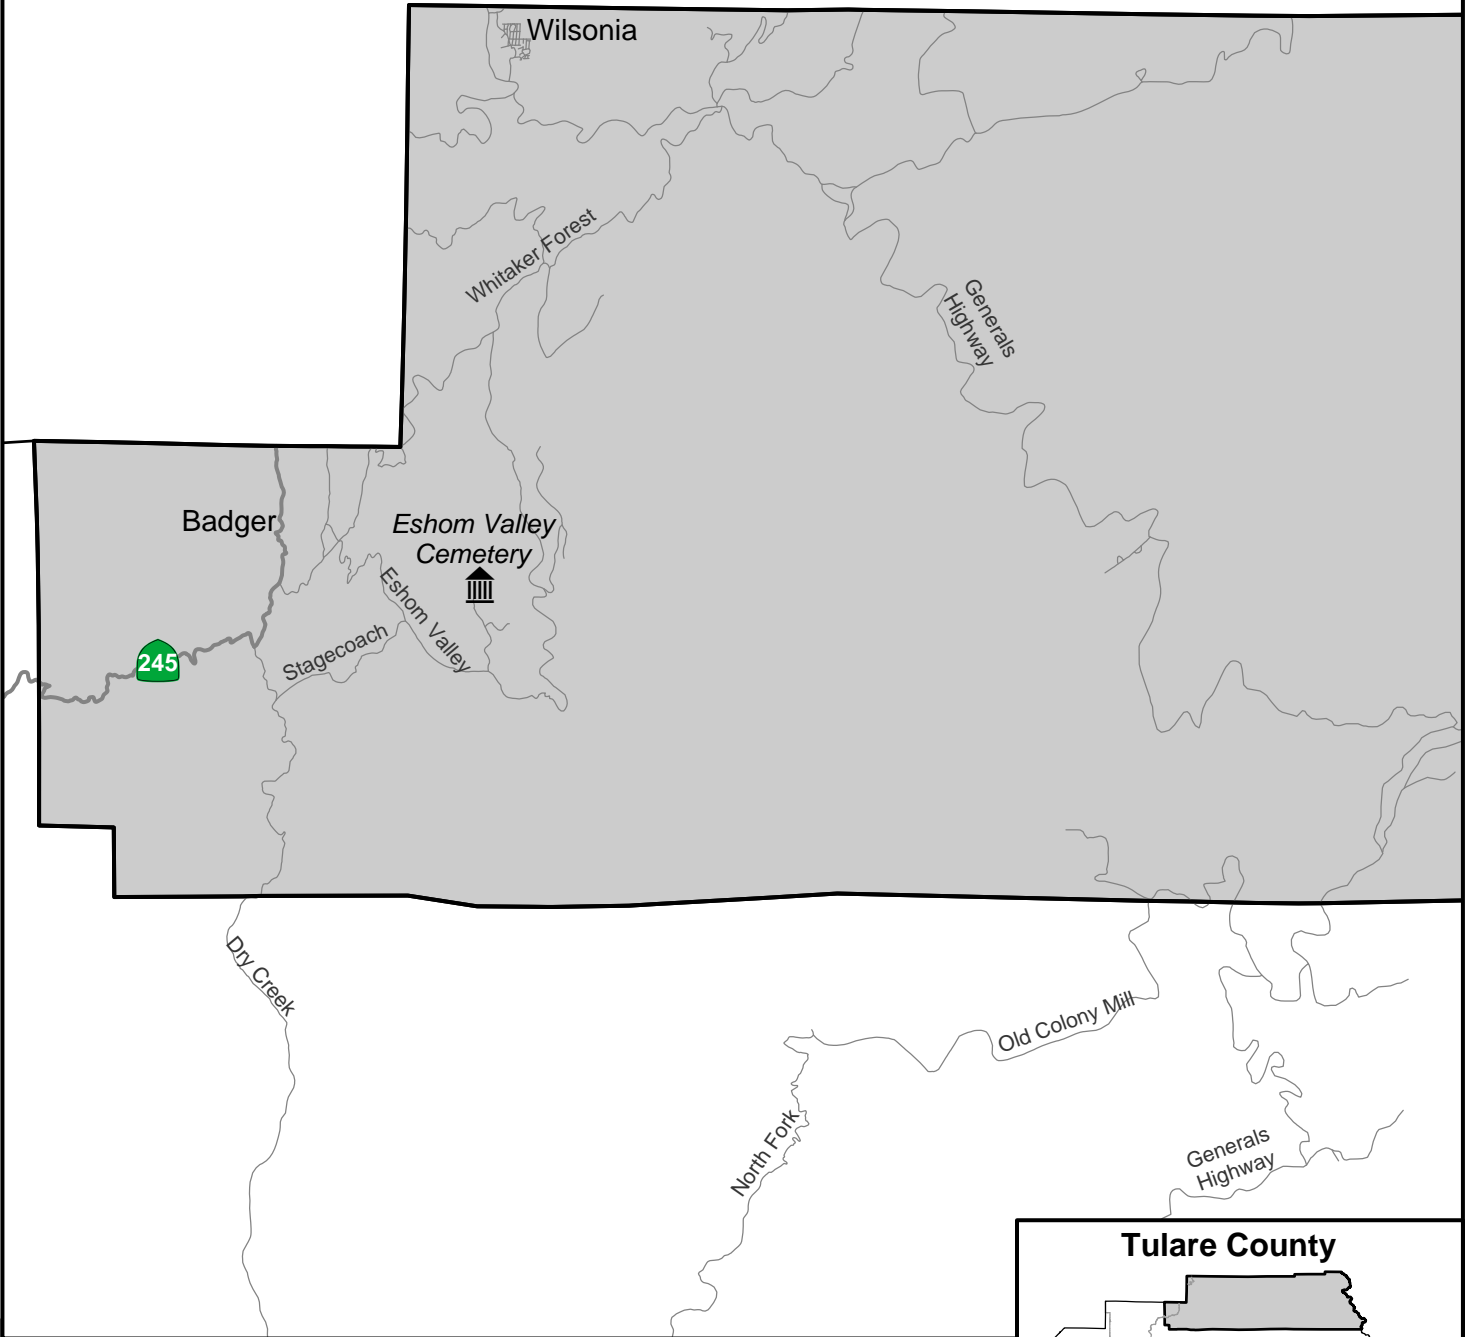

Alta Public Cemetery District

-  Alta PCD
-  Sphere of Influence
-  State Highways
-  Roads

Eshom Valley Public Cemetery District

FRESNO COUNTY

-  Eshom Valley PCD
-  Sphere of Influence
-  Roads
-  State Highways

Created by Tulare County LAFCO

Exeter Public Cemetery District

-  Exeter PCD
-  Sphere of Influence
-  State Highways
-  Roads

Kingsburg Public Cemetery District

Lindsay-Strathmore Public Cemetery District

-  Lindsay-Strathmore PCD
-  Sphere of Influence
-  State Highways
-  Roads

Porterville Public Cemetery District

Porterville PCD also maintains a small cemetery on Bear Creek Rd, north of Springville.

Tulare County

-  Three Rivers PCD
-  Sphere of Influence
-  Roads
-  State Highways

Tipton-Pixley Public Cemetery District

-  Tipton-Pixley PCD
-  Sphere of Influence
-  State Highways
-  Roads

Visalia Public Cemetery District