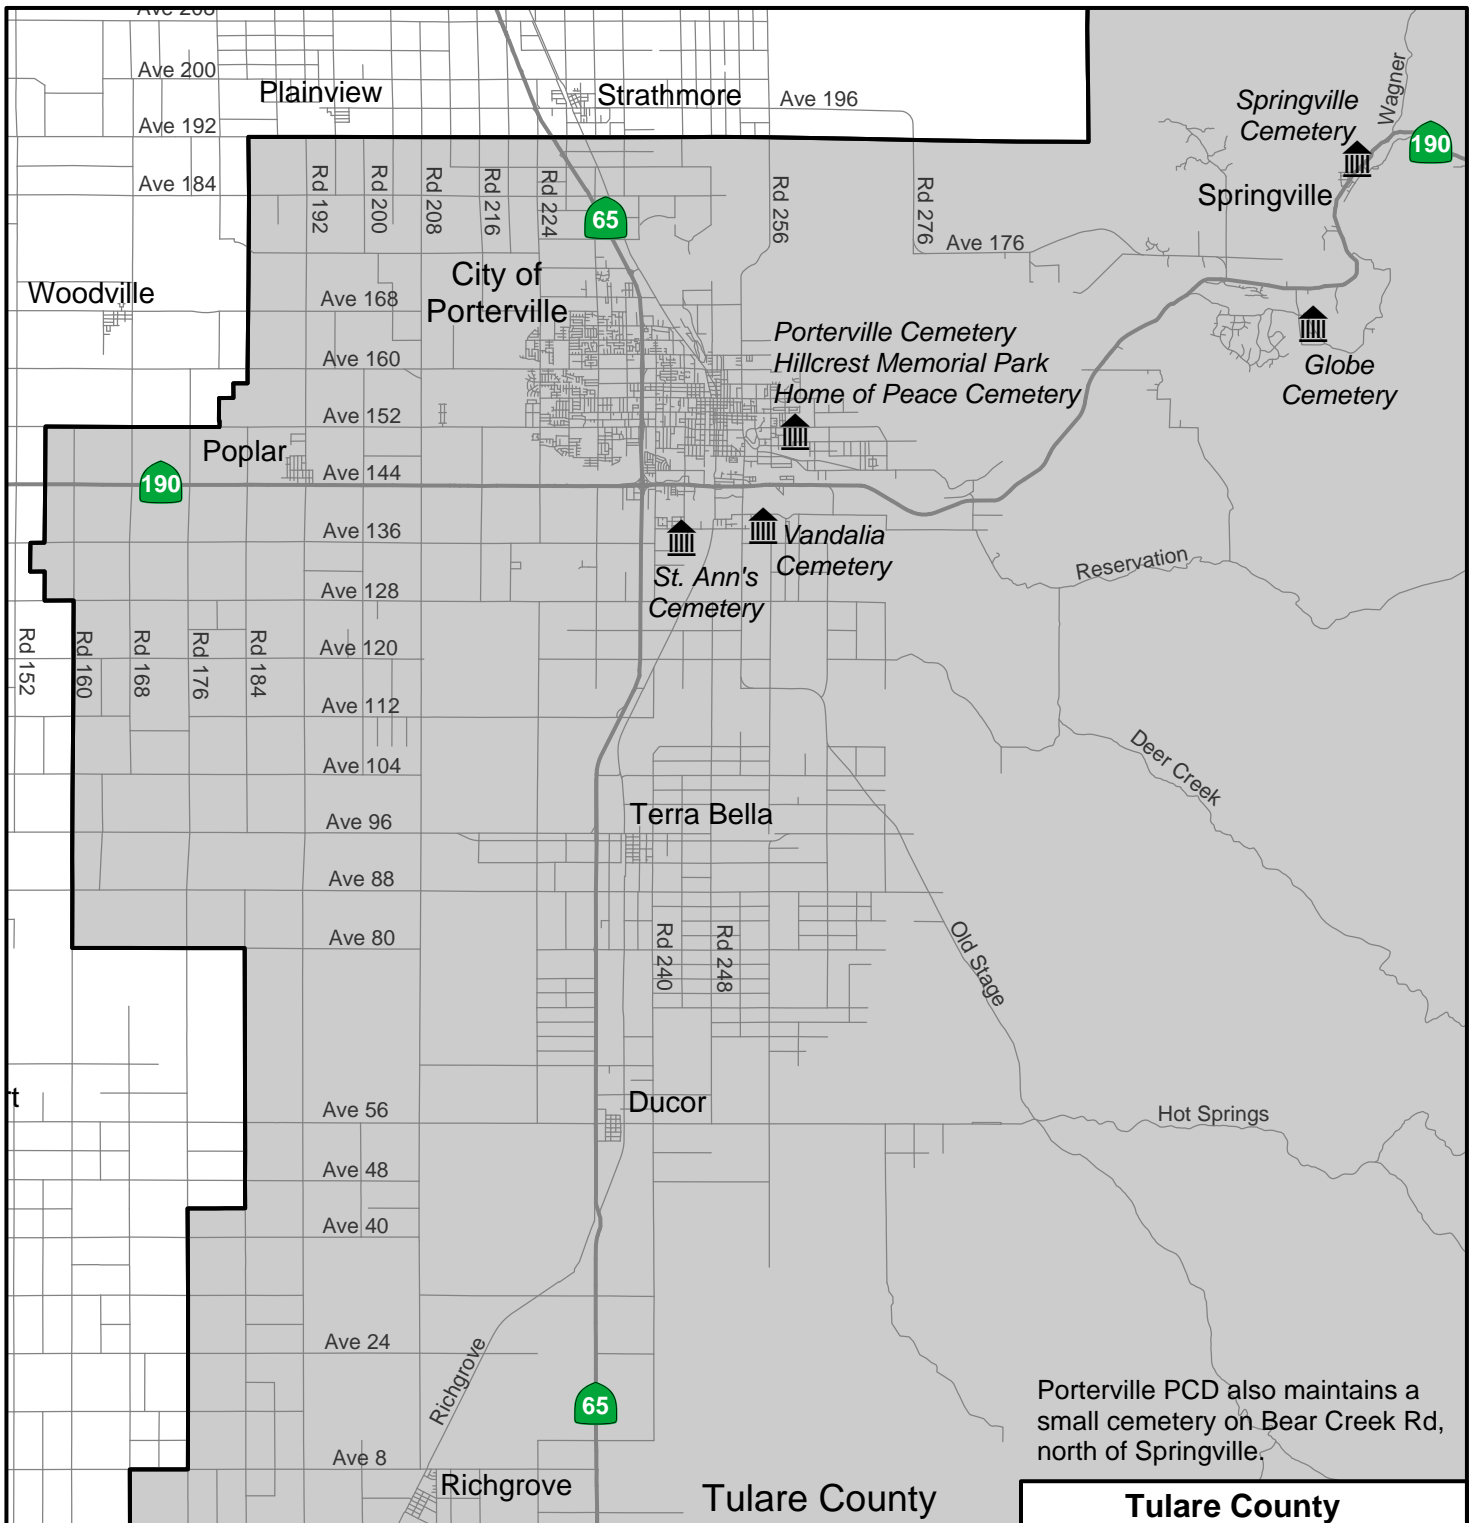

Alta Public Cemetery District

-  Alta PCD
-  Sphere of Influence
-  State Highways
-  Roads

Eshom Valley Public Cemetery District

FRESNO COUNTY

-  Eshom Valley PCD
-  Sphere of Influence
-  Roads
-  State Highways

Created by Tulare County LAFCO

Exeter Public Cemetery District

-  Exeter PCD
-  Sphere of Influence
-  State Highways
-  Roads

Kingsburg Public Cemetery District

Lindsay-Strathmore Public Cemetery District

-  Lindsay-Strathmore PCD
-  Sphere of Influence
-  State Highways
-  Roads

Porterville Public Cemetery District

Porterville PCD also maintains a small cemetery on Bear Creek Rd, north of Springville.

Tulare County

-  Three Rivers PCD
-  Sphere of Influence
-  Roads
-  State Highways

Tipton-Pixley Public Cemetery District

-  Tipton-Pixley PCD
-  Sphere of Influence
-  State Highways
-  Roads

Visalia Public Cemetery District