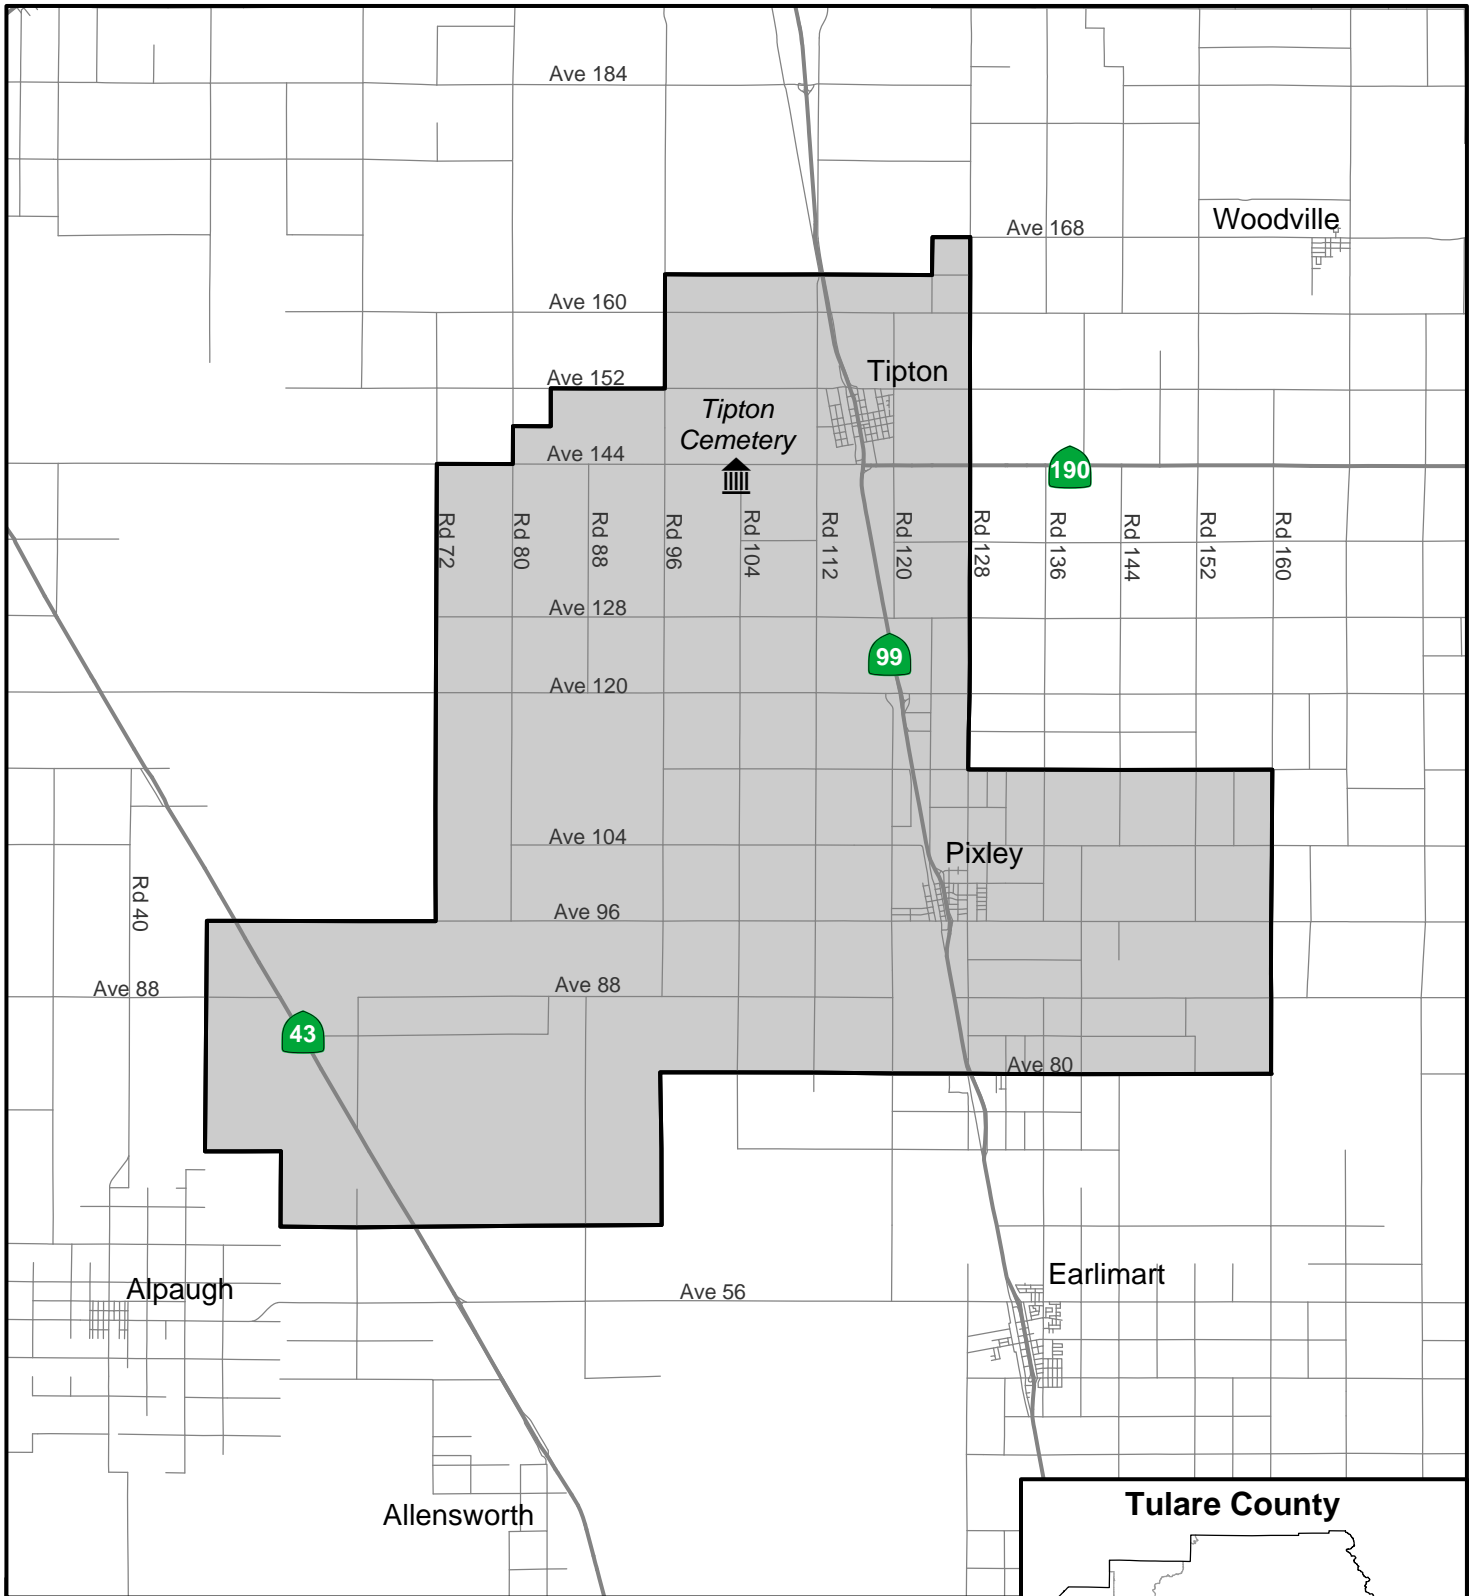

Tipton-Pixley Public Cemetery District