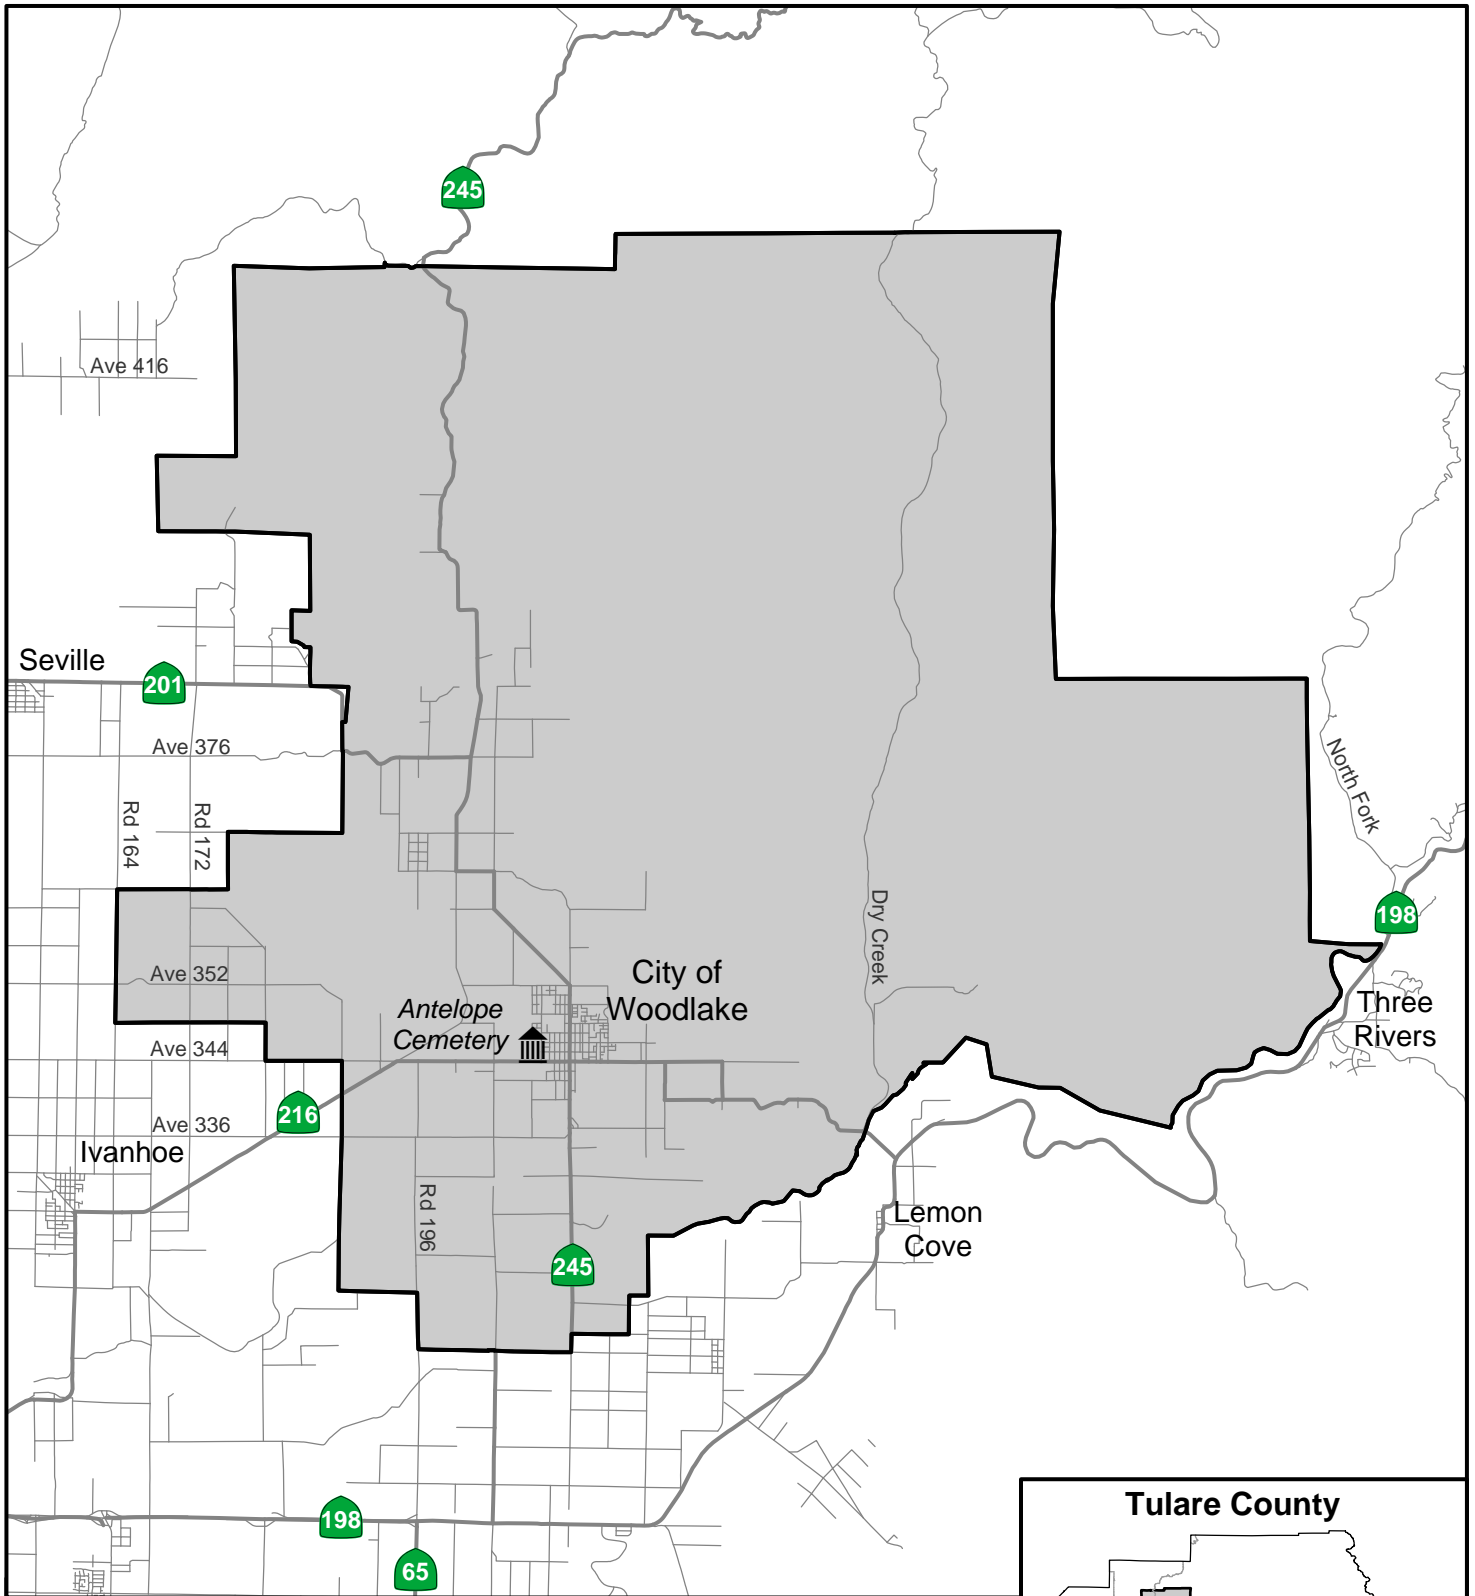

Woodlake Public Cemetery District

- Woodlake PCD
- Sphere of Influence
- Roads
- State Highways