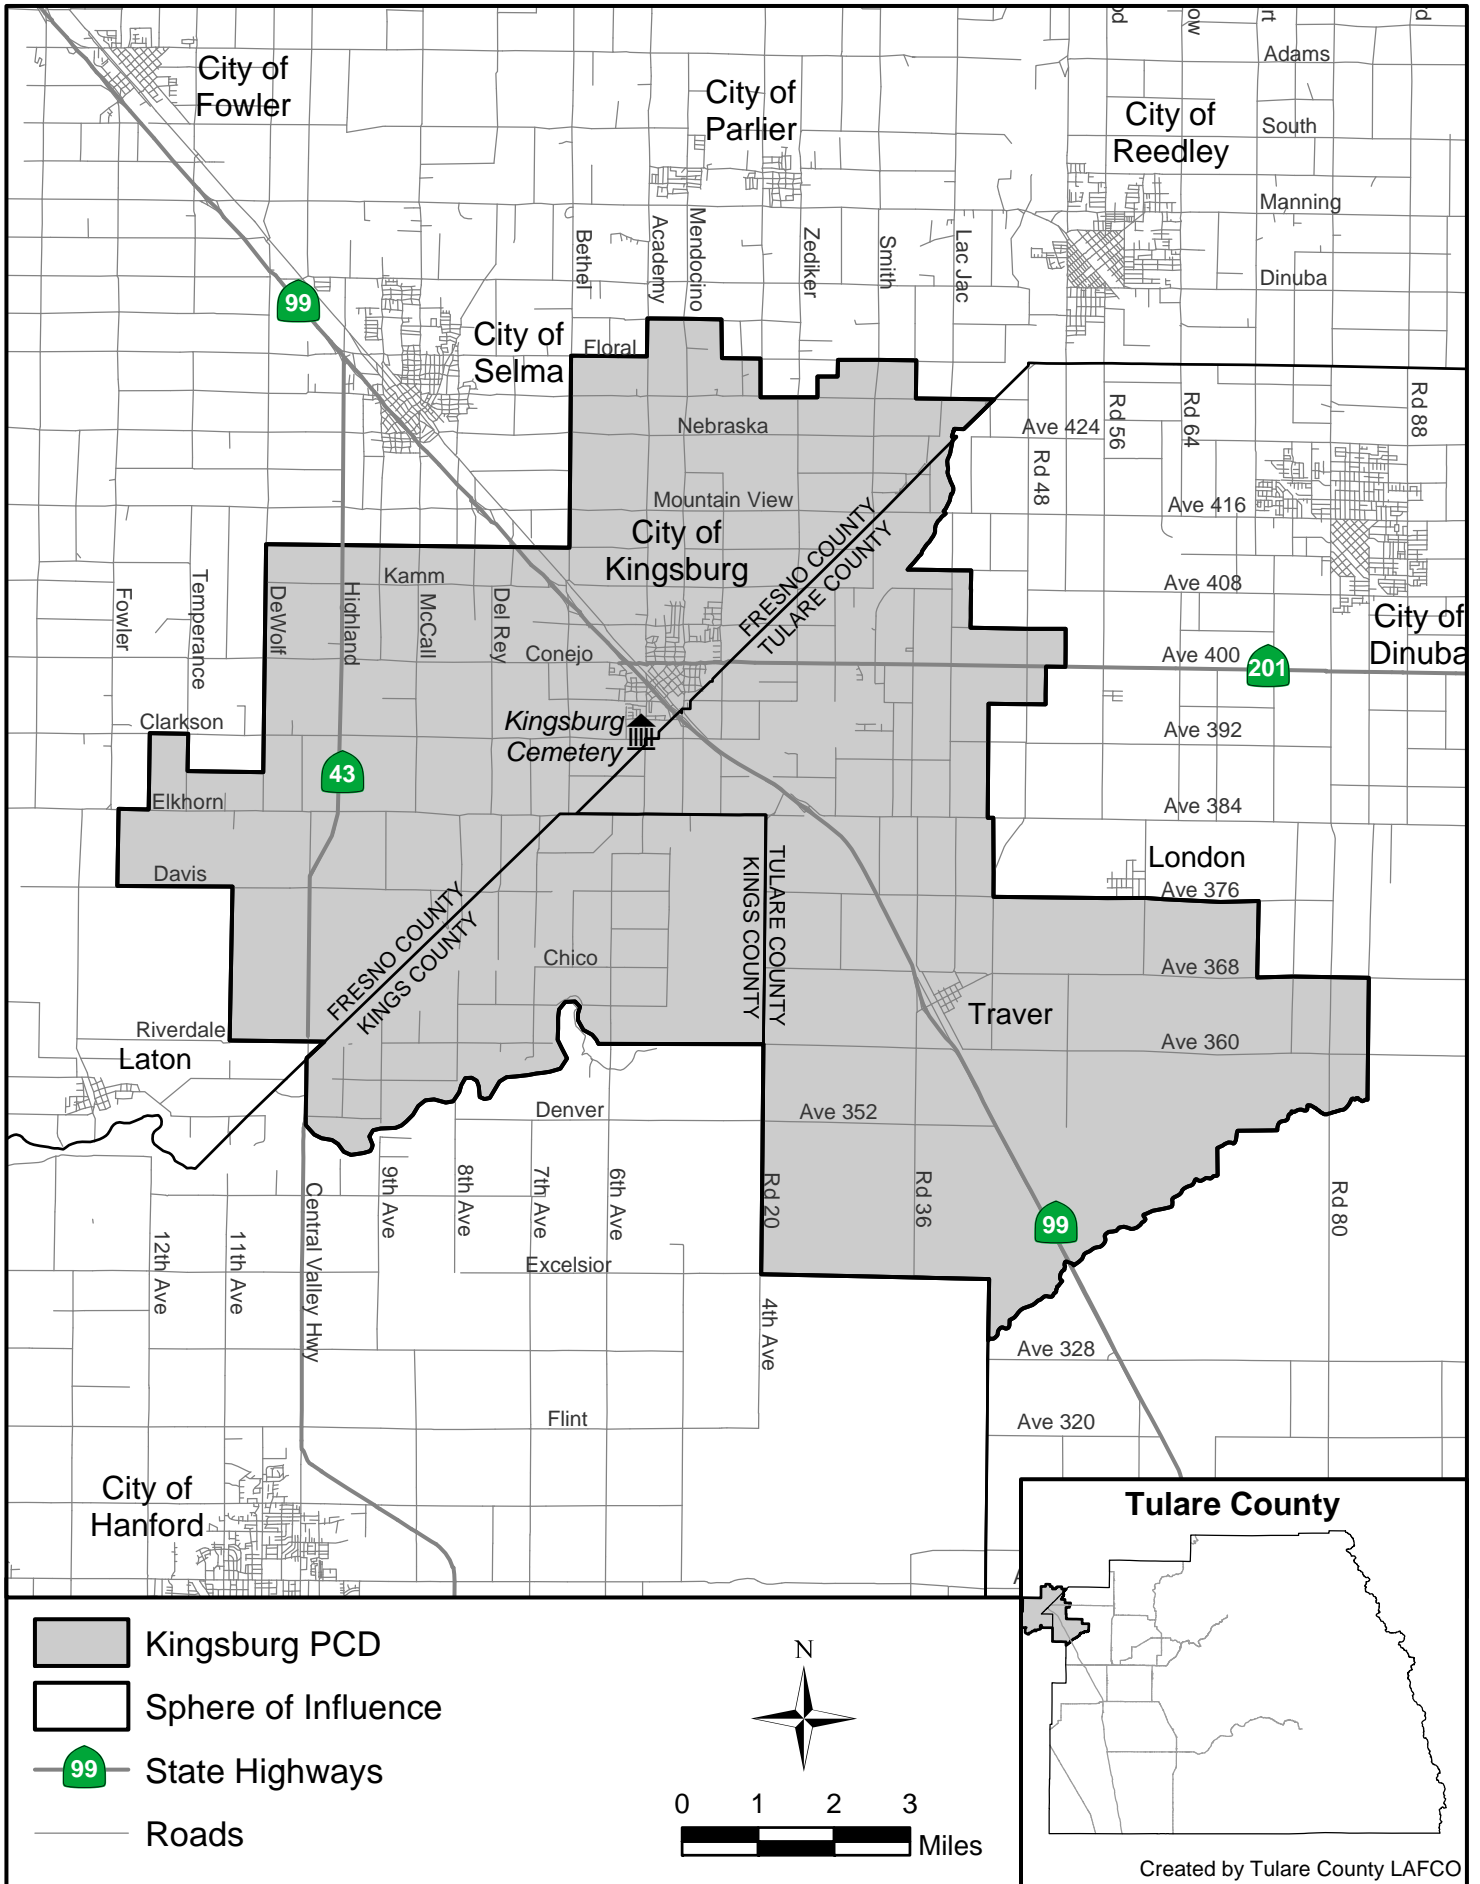

Tulare County Public Cemetery Districts

-  PCDs
-  Public Cemeteries
-  Cities
-  State Highways

Spheres of Influence are coterminous with district boundaries except for Tulare PCD

Boundaries as of 8/26/21
Created by Tulare County LAFCO

Alta Public Cemetery District

-  Alta PCD
-  Sphere of Influence
-  State Highways
-  Roads

Eshom Valley Public Cemetery District

FRESNO COUNTY

-  Eshom Valley PCD
-  Sphere of Influence
-  Roads
-  State Highways

Created by Tulare County LAFCO

Exeter Public Cemetery District

-  Exeter PCD
-  Sphere of Influence
-  State Highways
-  Roads

Kingsburg Public Cemetery District

Lindsay-Strathmore Public Cemetery District

-  Lindsay-Strathmore PCD
-  Sphere of Influence
-  State Highways
-  Roads

Porterville Public Cemetery District

Porterville PCD also maintains a small cemetery on Bear Creek Rd, north of Springville.

Tulare County