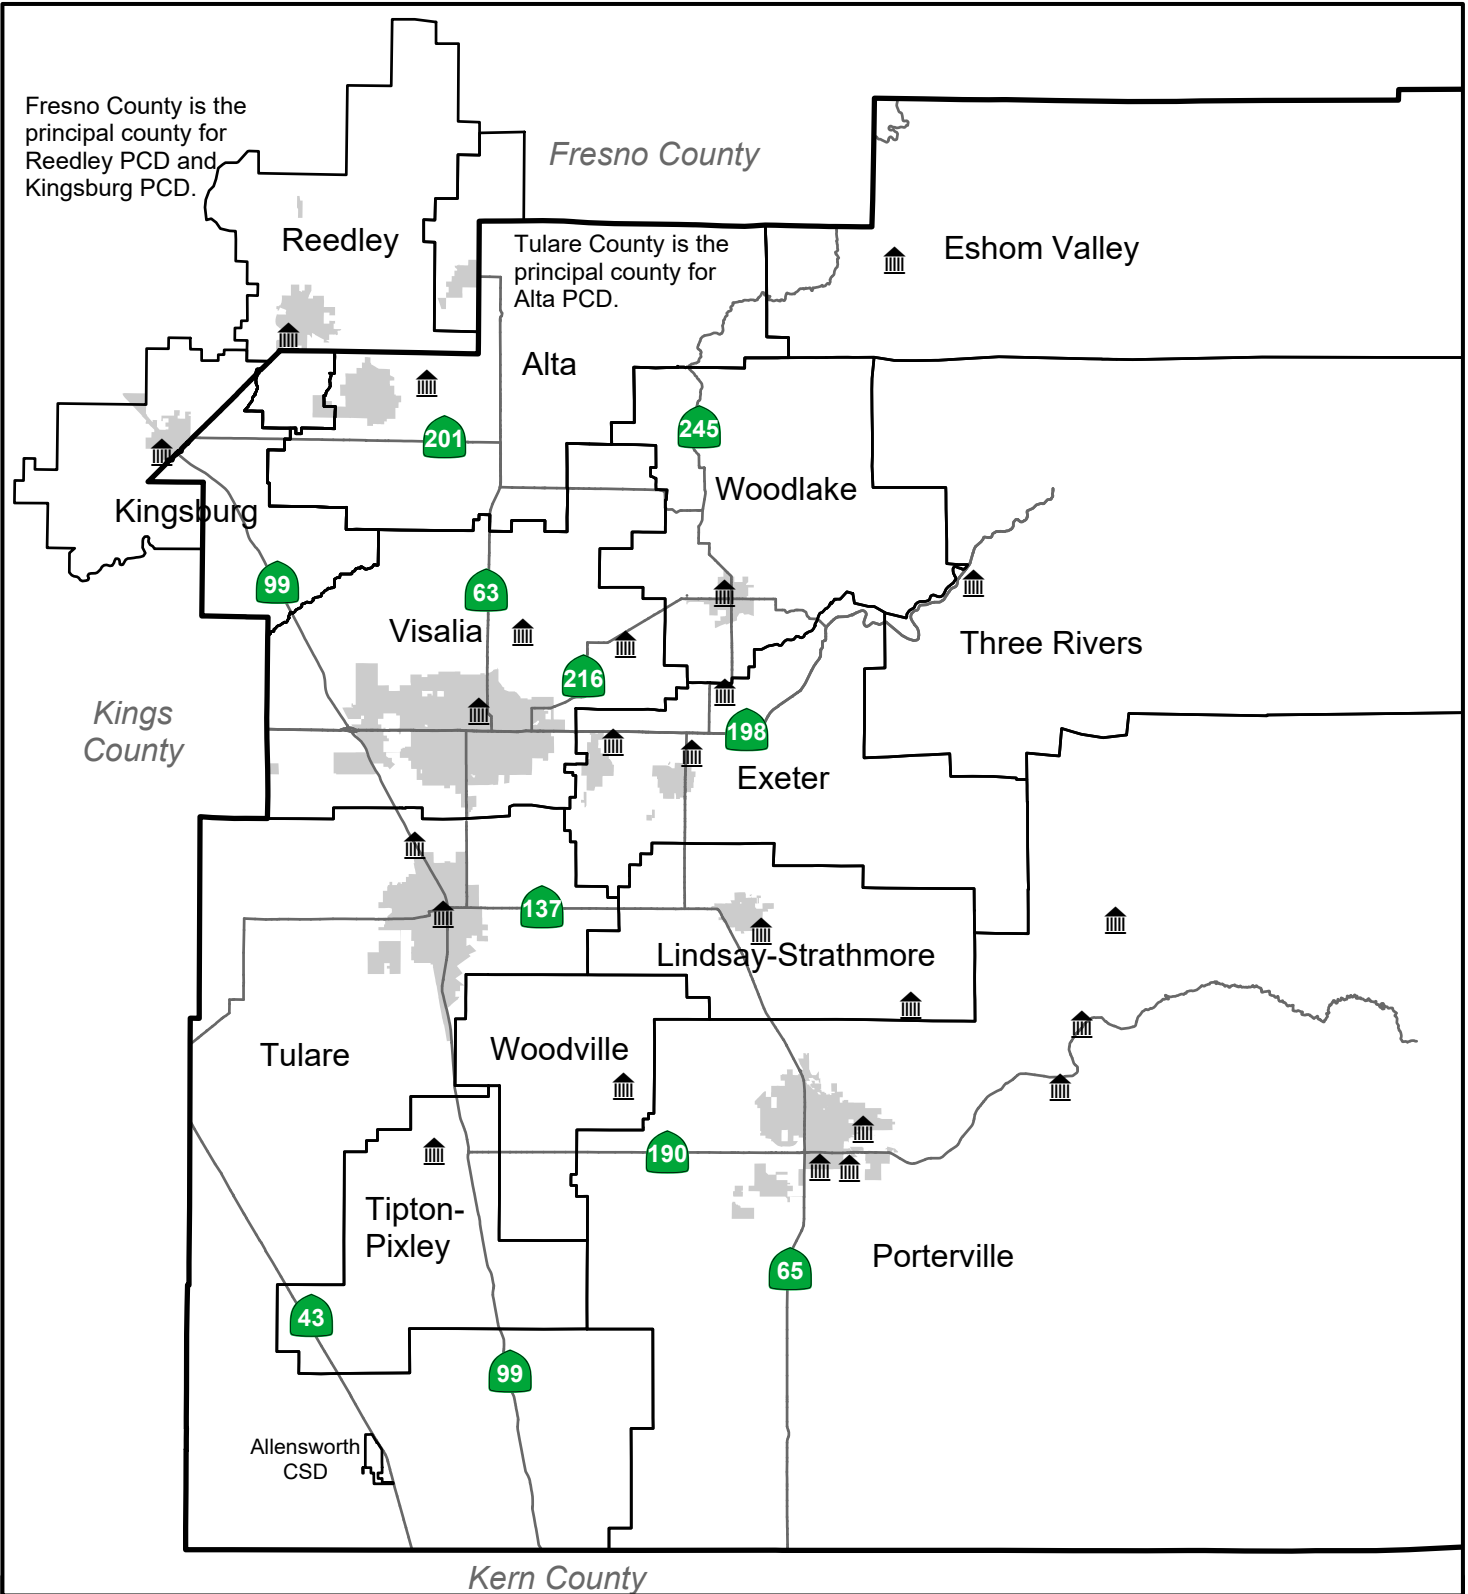

Tulare County Public Cemetery Districts

-  PCDs
-  Public Cemeteries
-  Cities
-  State Highways

Spheres of Influence are coterminous with district boundaries except for Tulare PCD

Boundaries as of 8/26/21
Created by Tulare County LAFCO

Alta Public Cemetery District

-  Alta PCD
-  Sphere of Influence
-  State Highways
-  Roads

Eshom Valley Public Cemetery District

FRESNO COUNTY

-  Eshom Valley PCD
-  Sphere of Influence
-  Roads
-  State Highways

Created by Tulare County LAFCO

Exeter Public Cemetery District

-  Exeter PCD
-  Sphere of Influence
-  State Highways
-  Roads

Kingsburg Public Cemetery District

Lindsay-Strathmore Public Cemetery District

-  Lindsay-Strathmore PCD
-  Sphere of Influence
-  State Highways
-  Roads

Porterville Public Cemetery District

Porterville PCD also maintains a small cemetery on Bear Creek Rd, north of Springville.

Tulare County